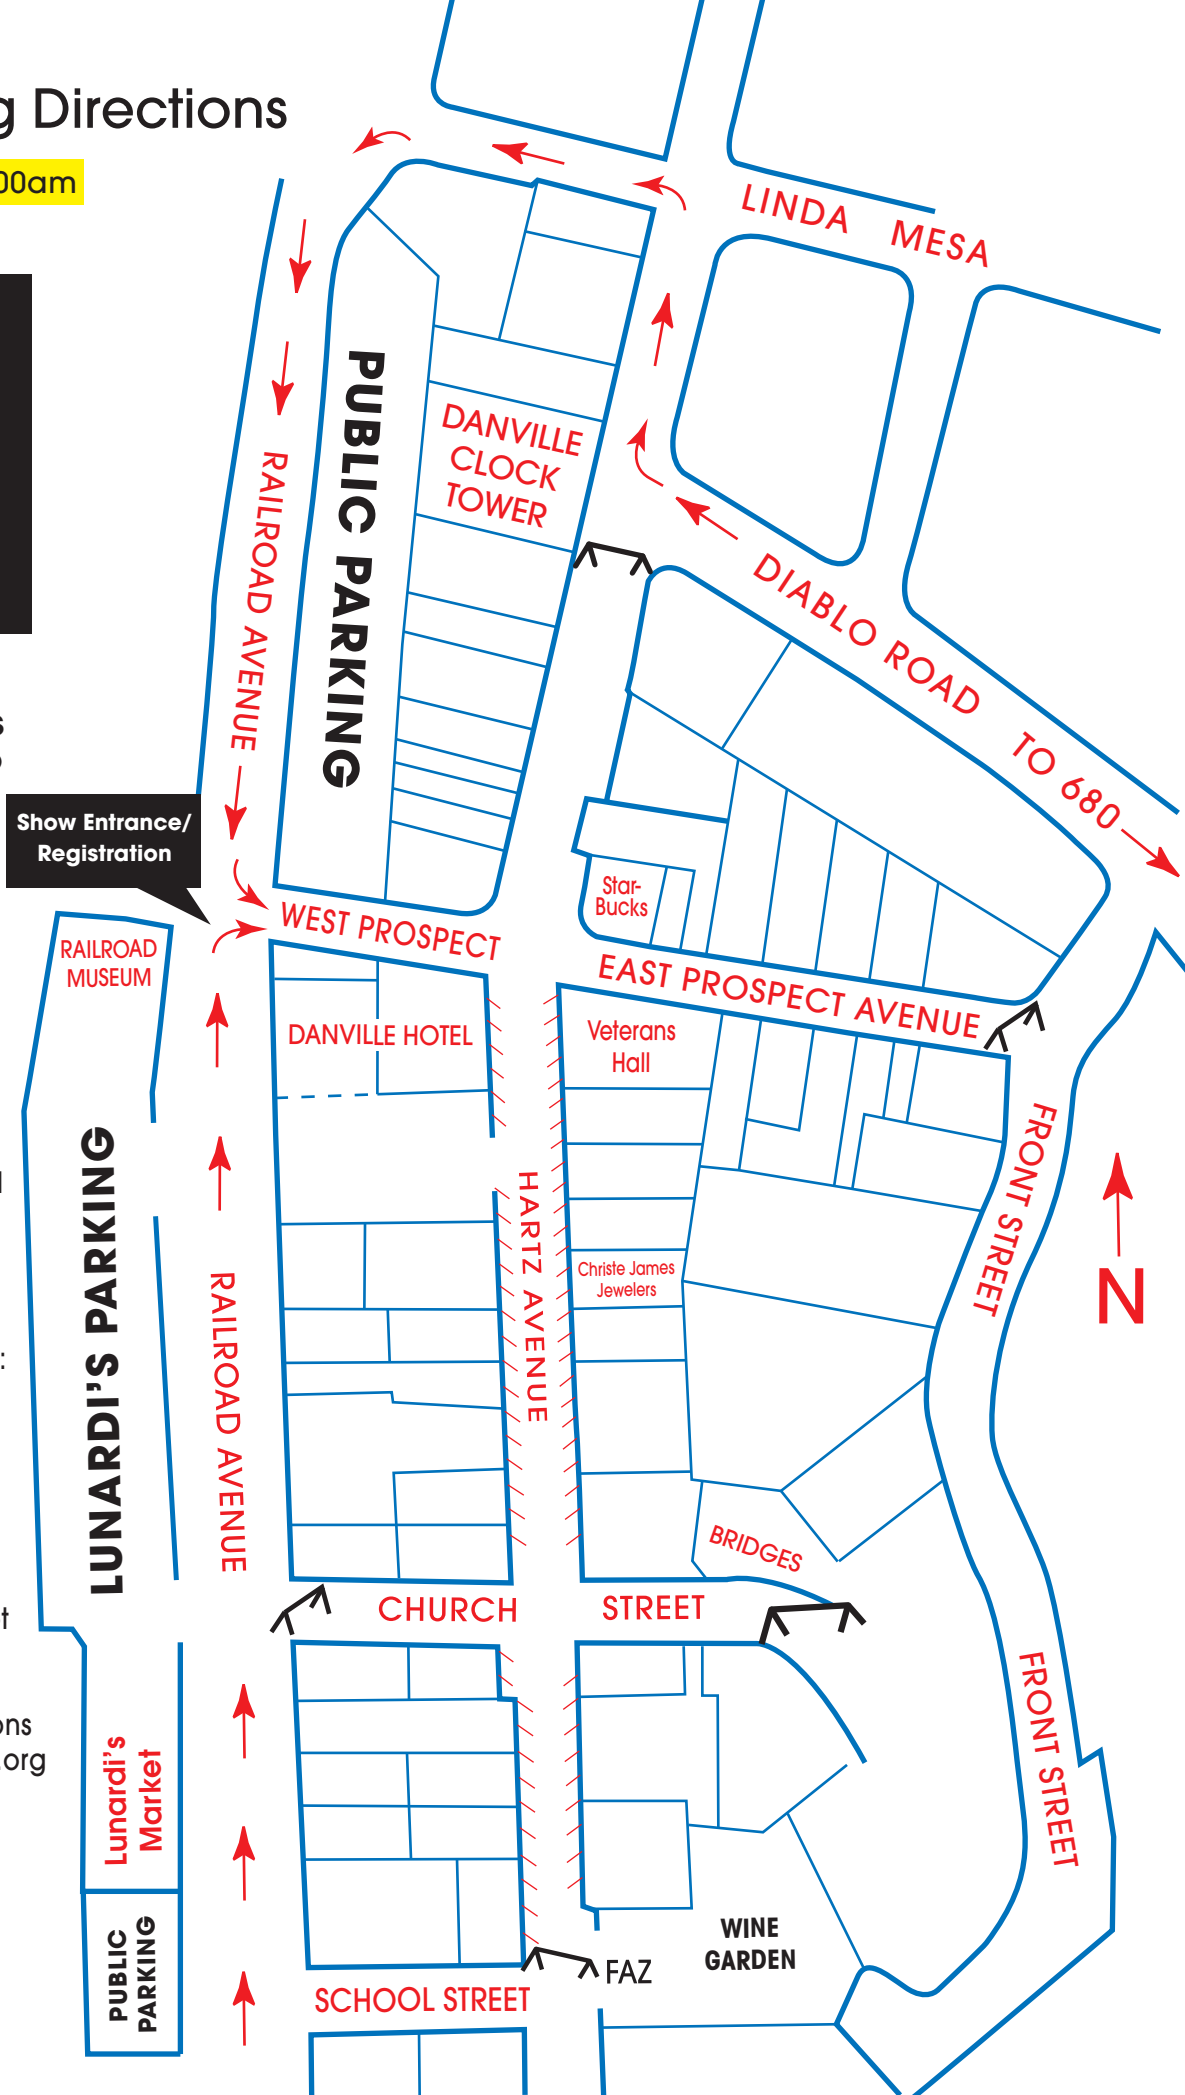

Dealer Parking Directions

7:30am - 10:00am

Parking Instructions

Please bring your vehicles to downtown Danville through the show entrance on W. PROSPECT AVE., Danville, CA 94526. This is the **ONLY ENTRANCE** to the show as all other entrances will be blocked. You may enter the show between **7:30am and 10:00am**.

Show cars must remain parked on Hartz Avenue until the show is over at 4:00pm.

For those with navigation, the following address can be used to find the entrance:

W. Prospect
Danville, CA 94526

For dealers transporting vehicles on trailers please unload in San Ramon Valley High School back parking lot at 140 Love Lane, Danville. Please download the Transporter Parking Instructions at: www.danville-delegance.org

Show Entrance/
Registration

RAILROAD MUSEUM

LUNARDI'S PARKING

Lunardi's Market

PUBLIC PARKING

PUBLIC PARKING

DANVILLE CLOCK TOWER

WEST PROSPECT

DIABLO ROAD TO 680

RAILROAD AVENUE