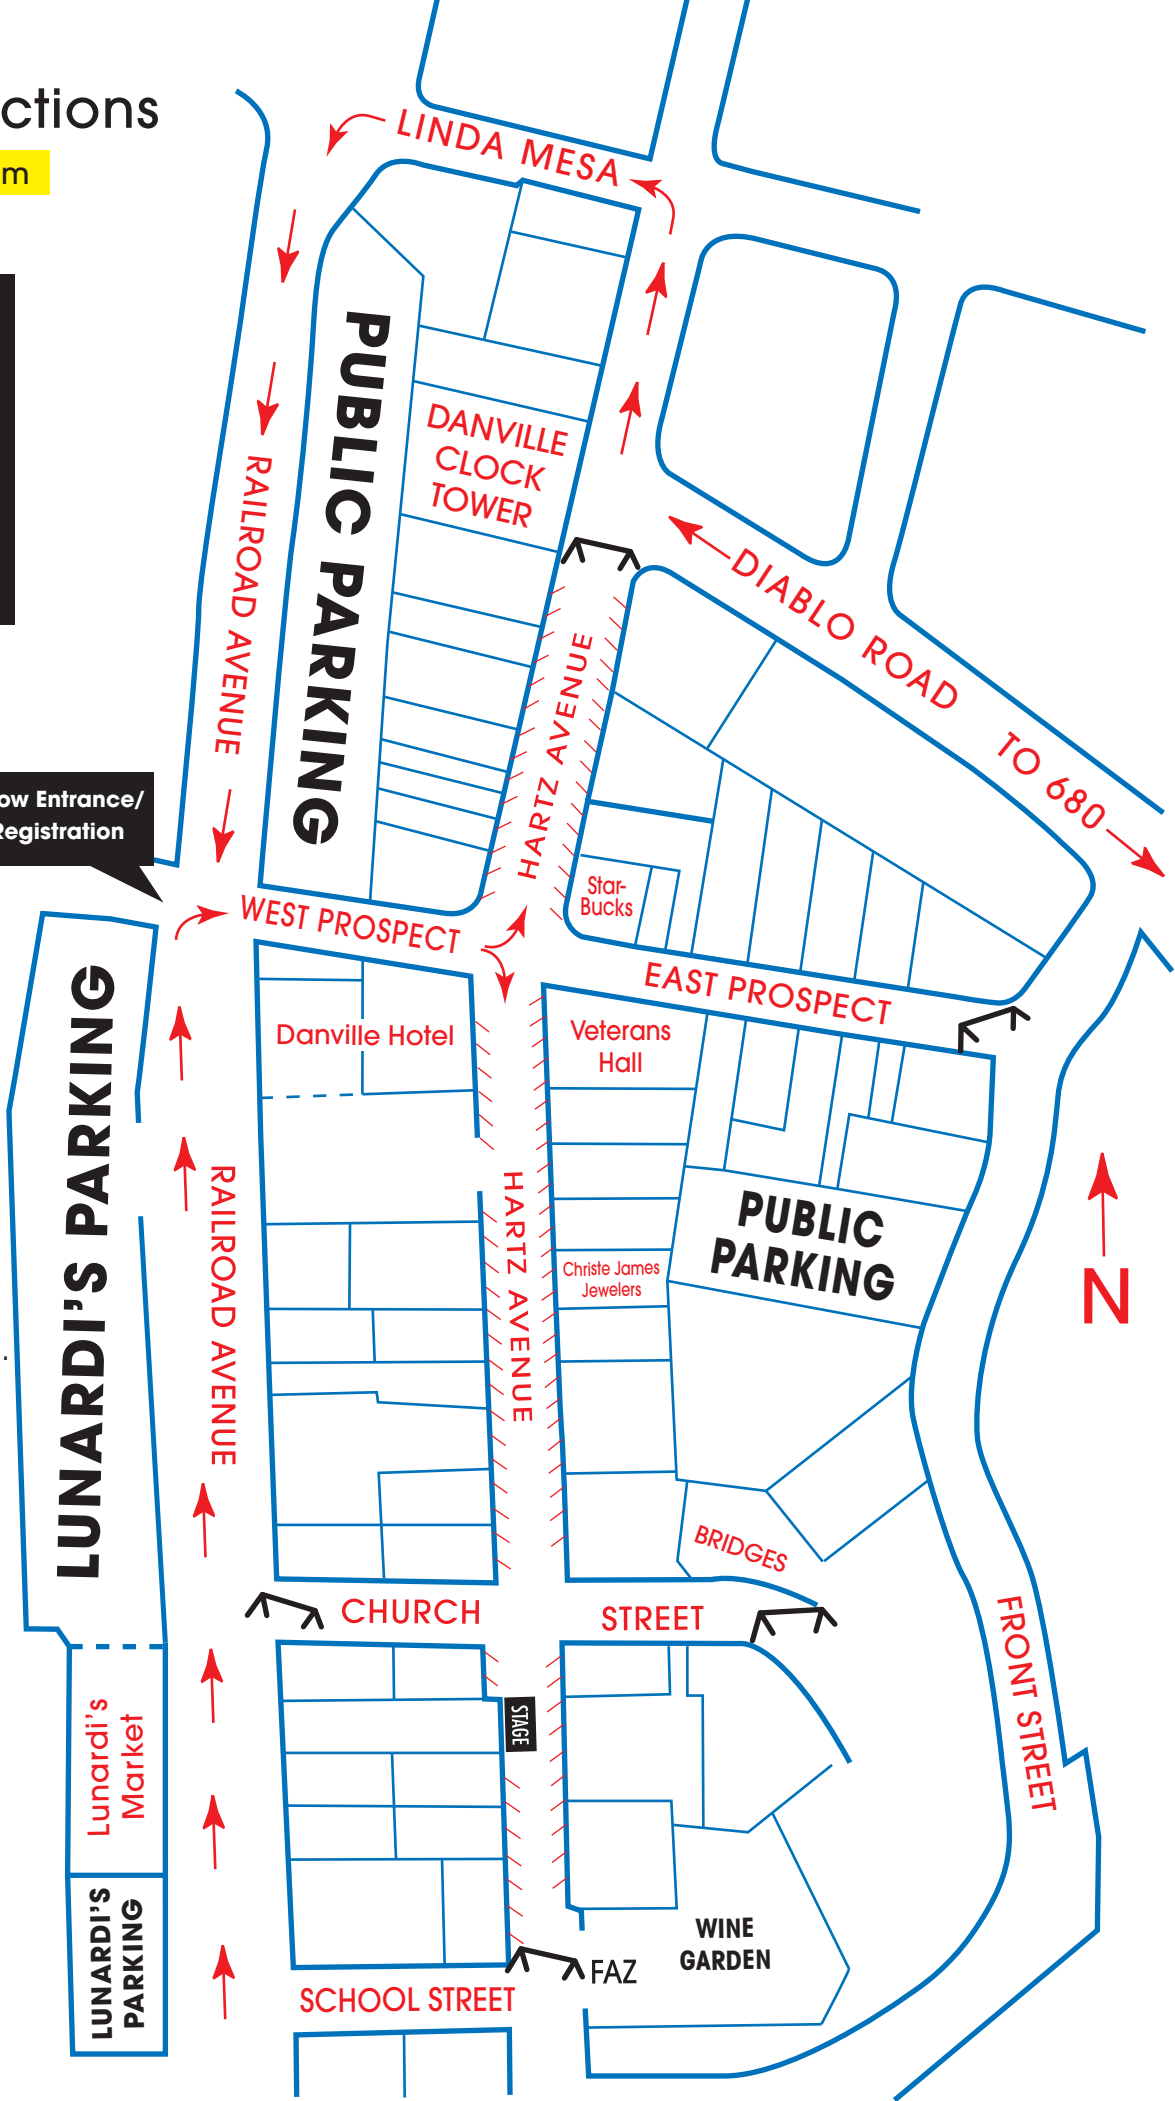

Exhibitor Directions

7:30am - 10:00am

Registered Entrants Including Judged Ferrari Vintage Concour

Show Entrance/
Registration

Upon arrival in downtown Danville, please proceed to the **show entrance location at West Prospect**.

Here you will check-in and receive your goody bag. You may check-in at the show entrance.

Please park your car in the show as early **as 7:30am, but no later than 10:00am**. Parking directors will direct you to your exhibitor location.

CARS MUST REMAIN PARKED UNTIL THE SHOW IS OVER AT 4PM.

Race Car Parade at Noon

Please download the transporter/race car parade instructions from:
www.danville-delegance.org

LUNARDI'S PARKING

PUBLIC PARKING

PUBLIC PARKING

Lunardi's Market

LUNARDI'S PARKING

SCHOOL STREET

CHURCH STREET

STREET

FRONT STREET

Danville Hotel